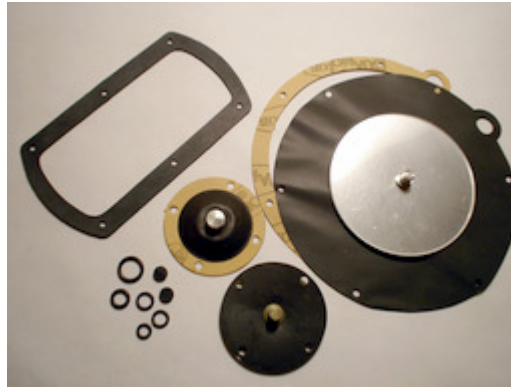

REPAIR KITS FOR CONVENTIONAL LPG REDUCERS

Suitable for

2141 ELPLIN