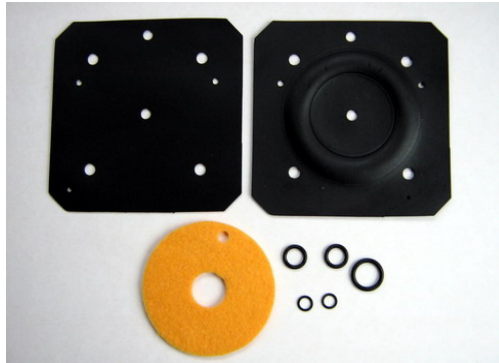

REPAIR KITS FOR SGI REDUCERS

Suitable for

4300 LANDI RENZO IG1