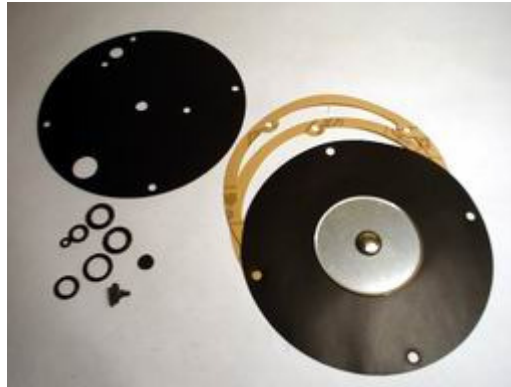

Suitable for

2020 AG 2000

2022 AG DGC

2800 ATIKER VR04

2060 BEDINI 120E

LPG DIAPHRAGMS

REPAIR KITS FOR CONVENTIONAL LPG REDUCERS

Suitable for