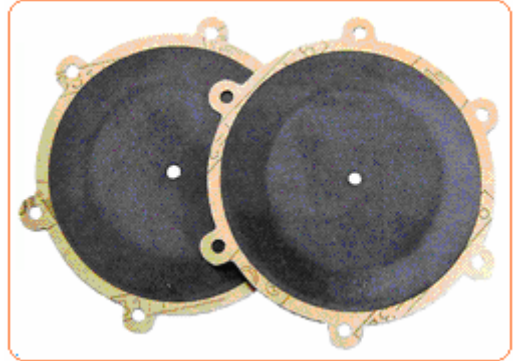

MEMTEX®

Components for gas systems

diaphragms
gaskets
filters
rubber seat valves
pressure regulator

COMPONENTS FOR GAS SYSTEMS

DIAPHRAGMS

Low pressure

For LPG and CNG reducers

DIAPHRAGMS

High pressure

For LPG and CNG reducers

GASKETS

KIT DIAPHRAGMS FOR LPG REDUCERS

Suitable for

AG Italia	RPG02	RPG09	EasyJet		
AG Centrum	Vito				
ATIKER	VR04				
BEDINI	Junior	Gasmatic	120E	132E	132P
BRC	AT90	Fox	Tecno	Genius	Max
BIGAS	M84	M20	M96	RI21	
DTGAS	DTRE01				
DUNARIT	Riek				
ELPIGAZ	Cometa	Vega			
EMMEGAS	ML94	ML04xJ			
FEMA	A1000U	A6000U			
IMPCO	Cobra	J			
KME	Silver				
KAR GAS	T90	Airod			
KOLTEC / NECAM	VG177	VG286	VG392	Mega	
LANDI	LS	LSE	LI01	LI02	
LANDI HARTOG	90E	JH			
LANDI RENZO	Renzomatic	SE81	EC04	IG1	
LOVATO	RG80	RGE92	Logic	RGJ	
LO GAS	RL-One				
MARINI	Aspirato	Automatic			
MOTORGAS	MG 01E				
PRINS	VSI				
PLATINCA					
REG	90E	76/2	Dream G	CPR	
ROMANO	RRISN	RRMIS			
STAR GAS	Hercules C	N	E	1N	1E
STEFANELLI	R95P	R95E	GEO 120	GEO110	GEO
SPRINT AUTO	SA6				
TARTARINI	G79	G79SE	RP77	RP/G	Etagas
TELEFLEX (AG)	2000	DGC	SGI		
TOMASETTO	AT07	AT09	Alaska	Artic	AT12
VOLTRAN	V-SGI	L1500	L1700	L19500	
VIALLE	C4	D4			
VIKARS	V916				
ZAVOLI	GP	GE	Zeta		