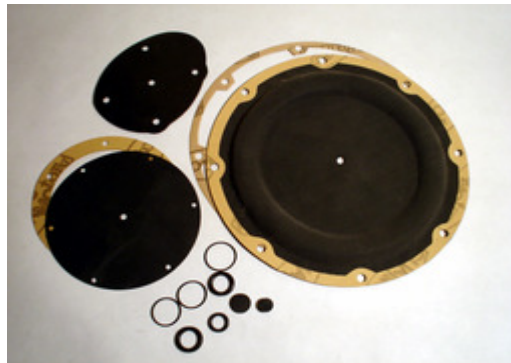

2301 RENZOMATIC

LPG DIAPHRAGMS