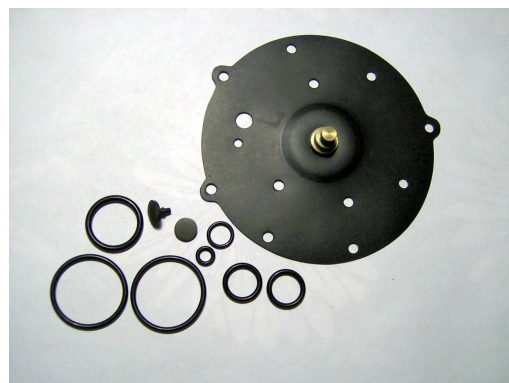

MEMTEX®

Components for gas systems

diaphragms
gaskets
filters
rubber seat valves
pressure regulator

COMPONENTS FOR GAS SYSTEMS

DIAPHRAGMS

Low pressure

For LPG and CNG reducers

DIAPHRAGMS

High pressure

For LPG and CNG reducers

GASKETS

KIT DIAPHRAGMS FOR LPG REDUCERS

Suitable for

AG Italia	RPG02	RPG09	EasyJet		
AG Centrum	Vito				
ATIKER	VR04				
BEDINI	Junior	Gasmatic	120E	132E	132P
BRC	AT90	Fox	Tecno	Genius	Max
BIGAS	M84	M20	M96	RI21	
DTGAS	DTRE01				
DUNARIT	Riek				
ELPIGAZ	Cometa	Vega			
EMMEGAS	ML94	ML04xJ			
FEMA	A1000U	A6000U			
IMPCO	Cobra	J			
KME	Silver				
KAR GAS	T90	Airod			
KOLTEC / NECAM	VG177	VG286	VG392	Mega	
LANDI	LS	LSE	LI01	LI02	
LANDI HARTOG	90E	JH			
LANDI RENZO	Renzomatic	SE81	EC04	IG1	
LOVATO	RG80	RGE92	Logic	RGJ	
LO GAS	RL-One				
MARINI	Aspirato	Automatic			
MOTORGAS	MG 01E				
PRINS	VSI				
PLATINCA					
REG	90E	76/2	Dream G	CPR	
ROMANO	RRISN	RRMIS			
STAR GAS	Hercules C	N	E	1N	1E
STEFANELLI	R95P	R95E	GEO 120	GEO110	GEO
SPRINT AUTO	SA6				
TARTARINI	G79	G79SE	RP77	RP/G	Etagas
TELEFLEX (AG)	2000	DGC	SGI		
TOMASETTO	AT07	AT09	Alaska	Artic	AT12
VOLTRAN	V-SGI	L1500	L1700	L19500	
VIALLE	C4	D4			
VIKARS	V916				
ZAVOLI	GP	GE	Zeta		

REPAIR KITS FOR SGI REDUCERS

Suitable for

4152 AG Italia RPG02

4154 AG Italia RPG09

4150 AG Italia EASY JET

4020 AG SGI

LPG DIAPHRAGMS

REPAIR KITS FOR SGI REDUCERS