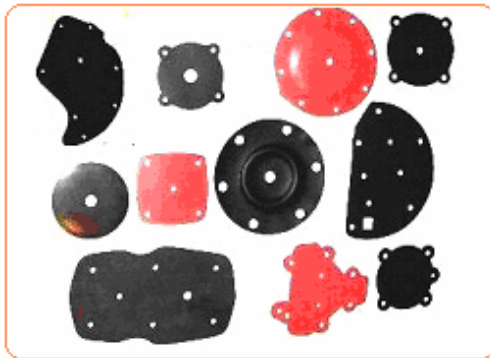

MEMTEX®

Components for gas systems

diaphragms
gaskets
filters
rubber seat valves
pressure regulator

COMPONENTS FOR GAS SYSTEMS

DIAPHRAGMS

Low pressure

For LPG and CNG reducers

DIAPHRAGMS

High pressure

For LPG and CNG reducers

GASKETS

KIT DIAPHRAGMS FOR LPG REDUCERS

Suitable for

AG Italia	RPG02	RPG09	EasyJet		
AG Centrum	Vito				
ATIKER	VR04				
BEDINI	Junior	Gasmatic	120E	132E	132P
BRC	AT90	Fox	Tecno	Genius	Max
BIGAS	M84	M20	M96	RI21	
DTGAS	DTRE01				
DUNARIT	Riek				
ELPIGAZ	Cometa	Vega			
EMMEGAS	ML94	ML04xJ			
FEMA	A1000U	A6000U			
IMPCO	Cobra	J			
KME	Silver				
KAR GAS	T90	Airod			
KOLTEC / NECAM	VG177	VG286	VG392	Mega	
LANDI	LS	LSE	LI01	LI02	
LANDI HARTOG	90E	JH			
LANDI RENZO	Renzomatic	SE81	EC04	IG1	
LOVATO	RG80	RGE92	Logic	RGJ	
LO GAS	RL-One				
MARINI	Aspirato	Automatic			
MOTORGAS	MG 01E				
PRINS	VSI				
PLATINCA					
REG	90E	76/2	Dream G	CPR	
ROMANO	RRISN	RRMIS			
STAR GAS	Hercules C	N	E	1N	1E
STEFANELLI	R95P	R95E	GEO 120	GEO110	GEO
SPRINT AUTO	SA6				
TARTARINI	G79	G79SE	RP77	RP/G	Etagas
TELEFLEX (AG)	2000	DGC	SGI		
TOMASETTO	AT07	AT09	Alaska	Artic	AT12
VOLTRAN	V-SGI	L1500	L1700	L19500	
VIALLE	C4	D4			
VIKARS	V916				
ZAVOLI	GP	GE	Zeta		