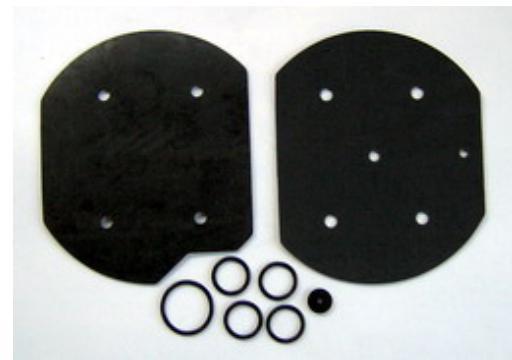

4990 KME SILVER