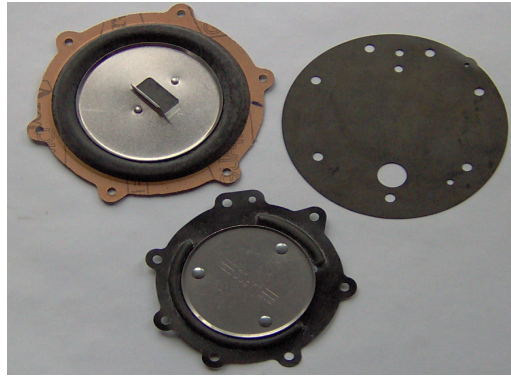

REPAIR KITS FOR CONVENTIONAL LPG REDUCERS

Suitable for

1201 IMPCO COBRA