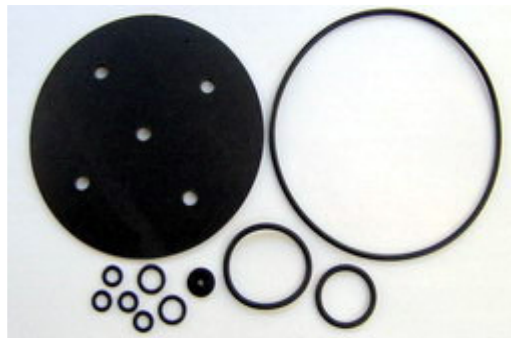

4100 BIGAS RI21

4999 DTGAS DTRE01

4160 EMMEGAS ML04xJ

LPG DIAPHRAGMS

REPAIR KITS FOR SGI REDUCERS

Suitable for

4182 ELPIGAZ VEGA

4180 ELPIGAZ COMETA