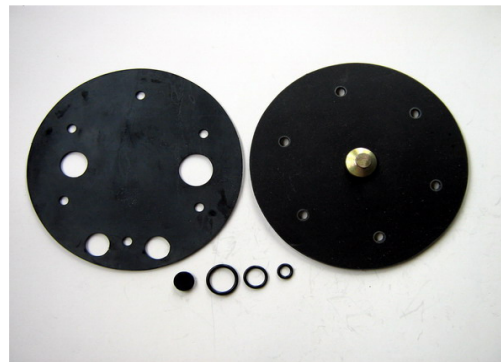

4532 TOMASETTO ALASKA

REPAIR KITS FOR SGI REDUCERS

Suitable for

4534 TOMASETTO ARTIC

4560 VOLTRAN V-SGI

4570 VIKARS V-916

4580 ZAVOLI ZETA

REPAIR KITS FOR CONVENTIONAL LPG REDUCERS