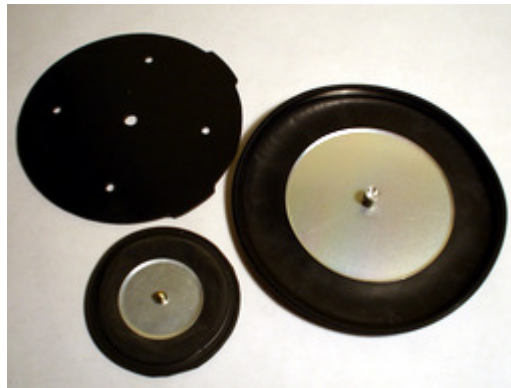

2484 STEFANELLI GEO

2486 STEFANELLI GEO 120

2521 TARTARINI G79

LPG DIAPHRAGMS

REPAIR KITS FOR CONVENTIONAL LPG REDUCERS

Suitable for

2520 TARTARINI G79SE

2523 TARTARINI RP77