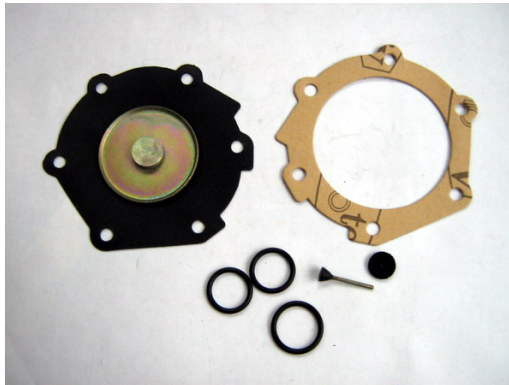

4220 KOLTEC VG392

4990 KME SILVER

REPAIR KITS FOR SGI REDUCERS

Suitable for

4300 LANDI RENZO IG1

4262 LANDI LI 02

4324 LOVATO RGJ

4320 LOVATO LOGIC