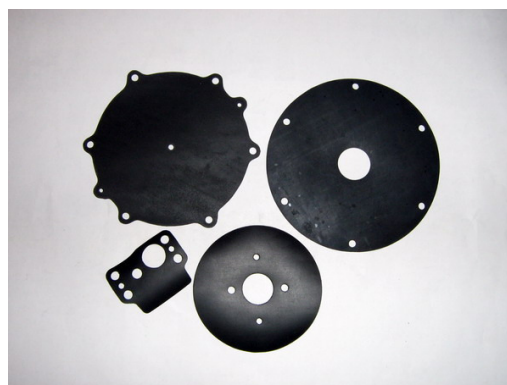

4224 NECAM MEGA

4390 PRINS VSI

4420 REG DREAM G

4422 OMVL CPR

REPAIR KITS FOR SGI REDUCERS

Suitable for

4440 ROMANO RRISN

4460 STARGAS HERCULES C