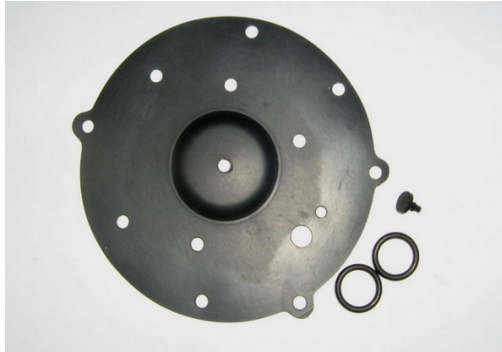

REPAIR KITS FOR SGI REDUCERS

Suitable for

4023 AG (Teleflex GFI)