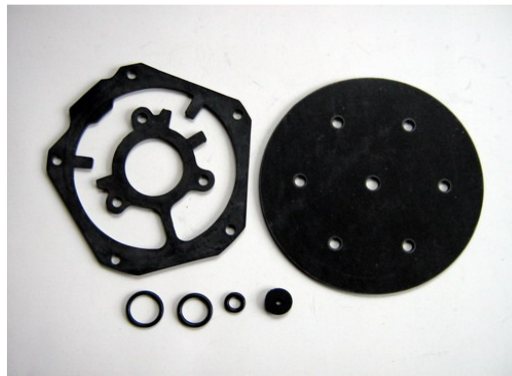

4778 MILANO