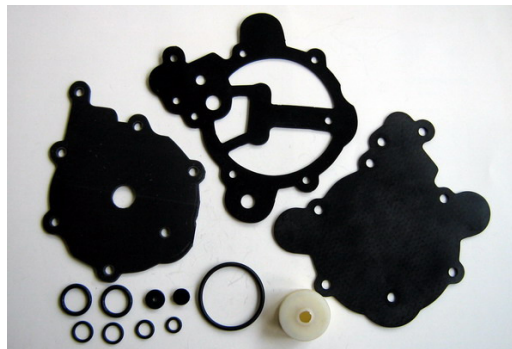

4100 BIGAS RI21

4999 DTGAS DTRE01

4160 EMMEGAS ML04xJ

LPG DIAPHRAGMS

REPAIR KITS FOR SGI REDUCERS

Suitable for

4182 ELPIGAZ VEGA

4180 ELPIGAZ COMETA