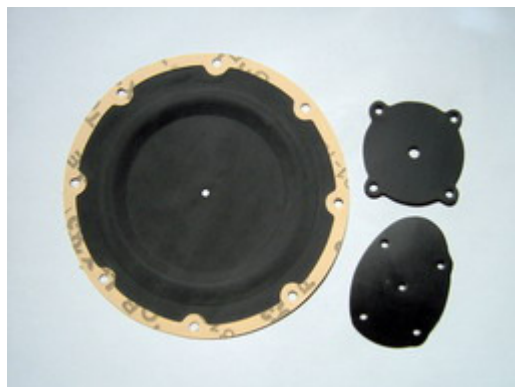

5300 LANDI RENZO TN1