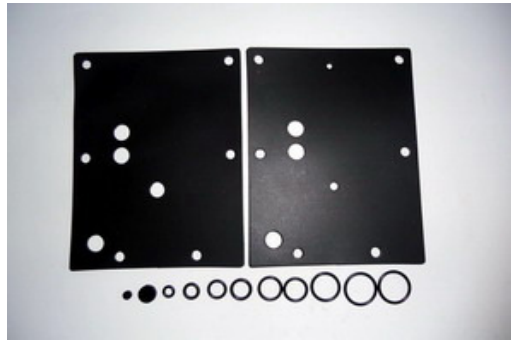

REPAIR KITS FOR SGI REDUCERS

Suitable for

4088 BRC GENIUS MAX