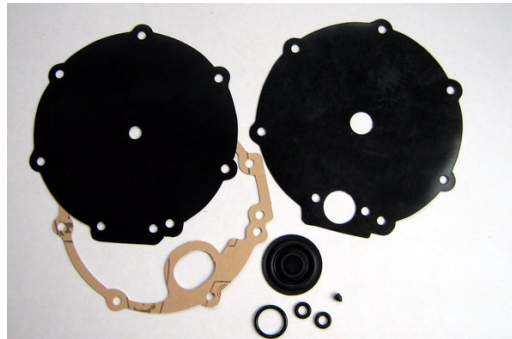

4100 BIGAS RI21

4999 DTGAS DTRE01

4160 EMMEGAS ML04xJ

LPG DIAPHRAGMS

REPAIR KITS FOR SGI REDUCERS

Suitable for

4182 ELPIGAZ VEGA

4180 ELPIGAZ COMETA