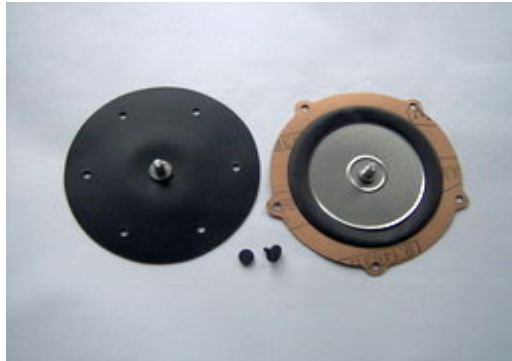

2282 LANDI HARTOG 90E

2300 LANDI RENZO SE81

2301 RENZOMATIC

LPG DIAPHRAGMS

REPAIR KITS FOR CONVENTIONAL LPG REDUCERS

Suitable for

2302 LANDI RENZO EC04

2321 LOVATO RG80