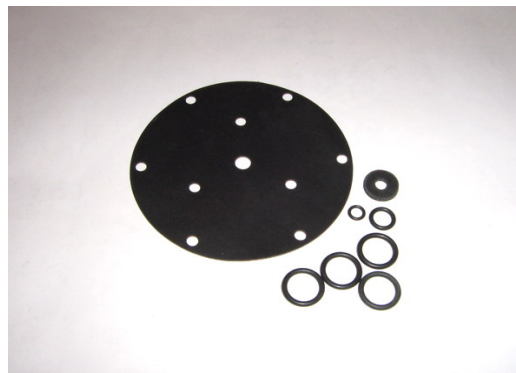

4160 EMMEGAS ML04xJ

LPG DIAPHRAGMS