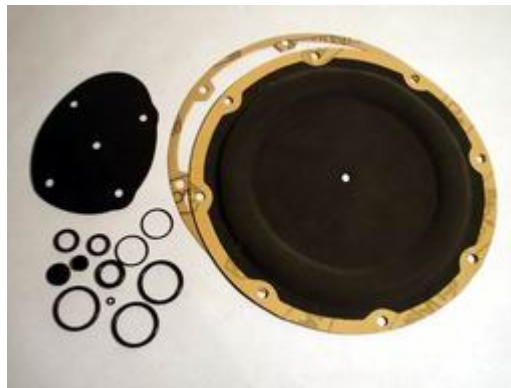

2300 LANDI RENZO SE81