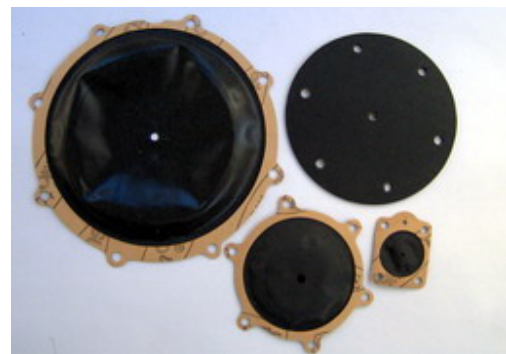

2560 VOLTRAN L1500

LPG DIAPHRAGMS

REPAIR KITS FOR CONVENTIONAL LPG REDUCERS

Suitable for

2570 VIKARS

2580 ZAVOLI GE

2581 ZAVOLI GP

2601 H3GA