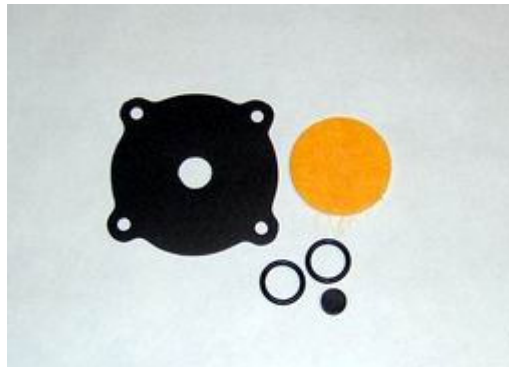

REPAIR KITS FOR SGI REDUCERS

Suitable for

4152 AG Italia RPG02

4154 AG Italia RPG09

4150 AG Italia EASY JET

4020 AG SGI

LPG DIAPHRAGMS

REPAIR KITS FOR SGI REDUCERS