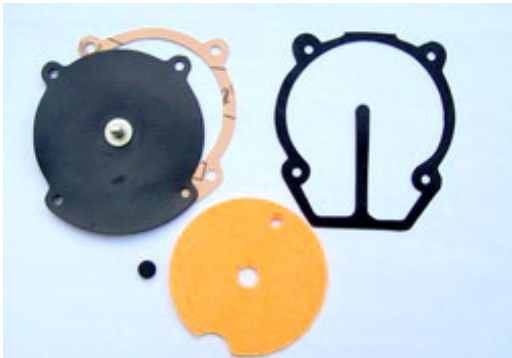

REPAIR KITS FOR SGI REDUCERS

Suitable for

4780 MIMGAS S1000U

4778 MILANO

4777 MILANO

4380 MOTOR GAS MG01E

REPAIR KITS FOR SGI REDUCERS

Suitable for