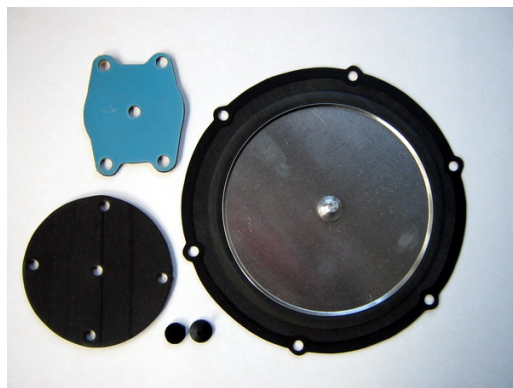

5081 BRC TECNO M