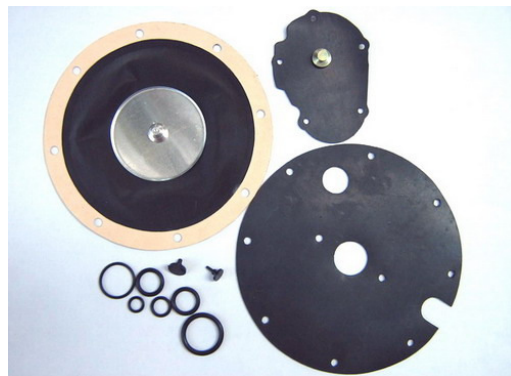

REPAIR KITS FOR CONVENTIONAL LPG REDUCERS

Suitable for

2022 AG DGC

LPG DIAPHRAGMS