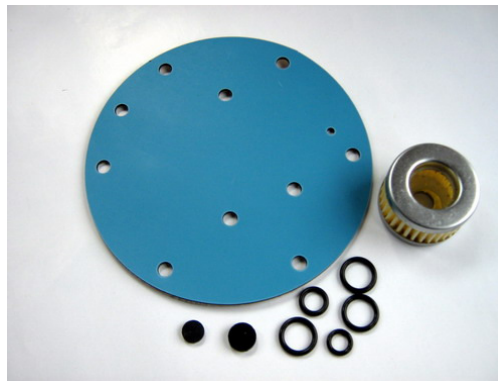

4224 NECAM MEGA

4390 PRINS VSI

4420 REG DREAM G

4422 OMVL CPR

REPAIR KITS FOR SGI REDUCERS

Suitable for

4440 ROMANO RRISN

4460 STARGAS HERCULES C