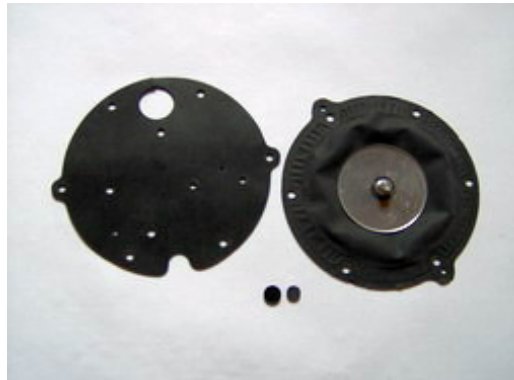

2486 STEFANELLI GEO 120