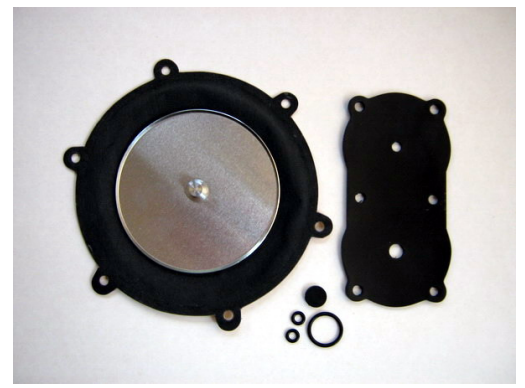

5100 BIGAS M96