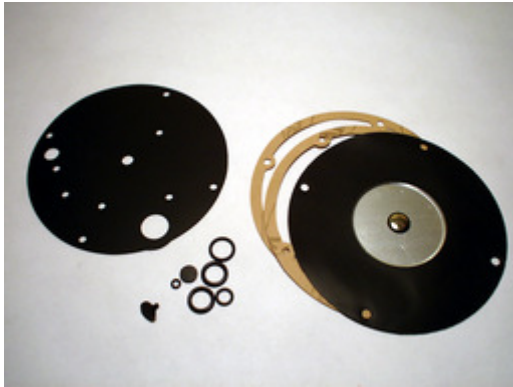

KIT DIAPHRAGMS FOR CNG REDUCERS

Suitable for

5060 BEDINI M132