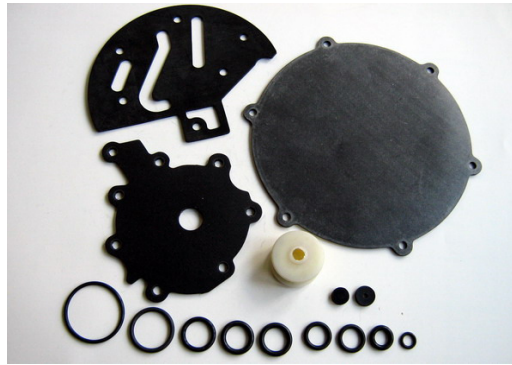

4100 BIGAS RI21

4999 DTGAS DTRE01

4160 EMMEGAS ML04xJ

LPG DIAPHRAGMS

REPAIR KITS FOR SGI REDUCERS

Suitable for

4182 ELPIGAZ VEGA

4180 ELPIGAZ COMETA