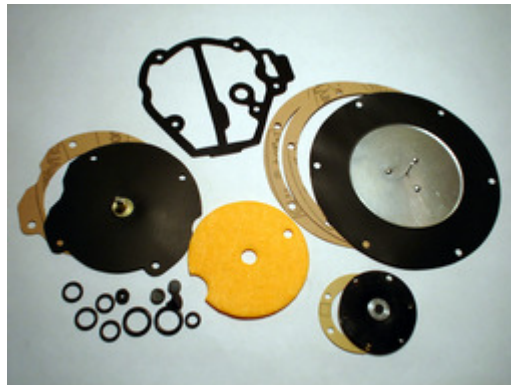

2261 LANDI LS