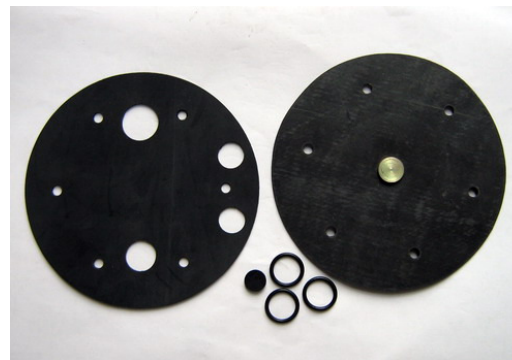

4532 TOMASETTO ALASKA

REPAIR KITS FOR SGI REDUCERS

Suitable for

4534 TOMASETTO ARTIC

4560 VOLTRAN V-SGI

4570 VIKARS V-916

4580 ZAVOLI ZETA

REPAIR KITS FOR CONVENTIONAL LPG REDUCERS