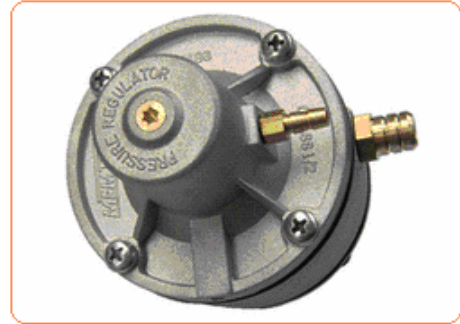

5320 LOVATO RME

5530 TOMASETTO AT04

5600 GN Group

COMPONENTS FOR GAS SYSTEMS

PRESSURE REGULATOR

For LPG sequential injection systems		
TYPE:	RN86	
Suitable for up to 110 kW engines		
Pressure:	from 0,8 to 1,8 bar	
Dimensions:	diameter	86 mm
	height	120 mm
	weight	0,65 kg